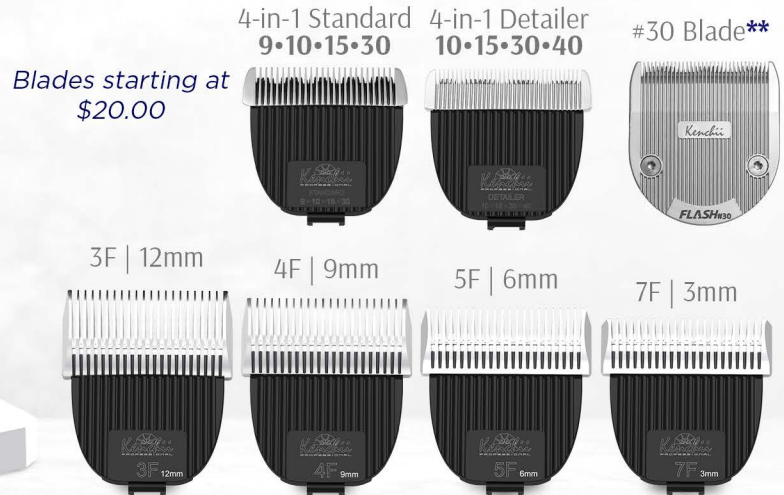

Starting at \$350.00

VIPER ✪

Model: KEVI Viper
Straight: 8.0", 9.0"
Curved: 8.0", 9.0"
Thinner: 44T (Total Length 7.0")

Edge	Handle	Material
Semi-Convex	Offset	Level 4

Clippers & Blades

FLASH™

GET IT DONE IN A FLASH!

\$179.00

Pearl Black

Pearl White

FLASH™ BLADES

Precision Cutting • Stay Cool Technology
• Longer Lasting Reliable Performance

5-SPEED MOTOR • 5 HOUR BATTERY • SMART LCD • USB-C • ERGONOMIC • STAY COOL TECH • VOLTAGE CONVERSION