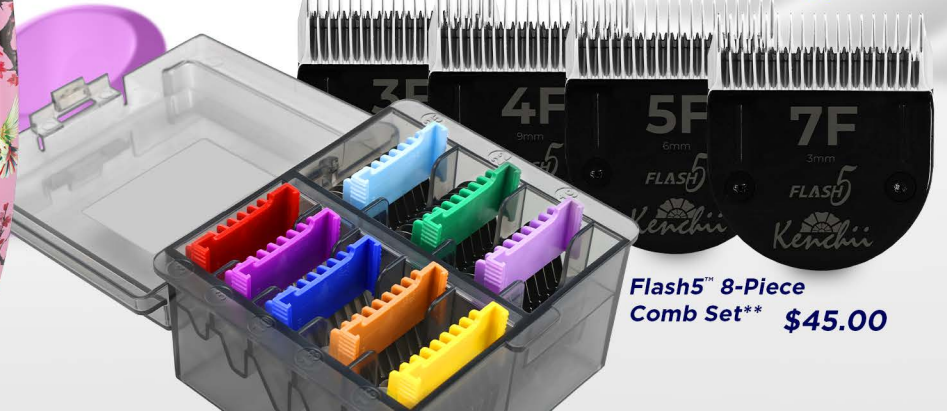

Blades starting at
\$26.00

TYPE-C USB
CONNECTIVITY

3F

4F

5F

7F

Flash5™ 8-Piece
Comb Set** \$45.00

Styling Tools · Accessories

6-Pack Ring Inserts (6-Pack/1 Color)

\$7.50

Faux Leather 5 & 10 Shears Cases

KEL5Z
Zipper Case
\$39.00

KEL10Z
Zipper Case
\$49.00

Luxury Pet Rakes 16•23•40 Teeth

\$45.00

Slicker Brushes starting at \$24.00